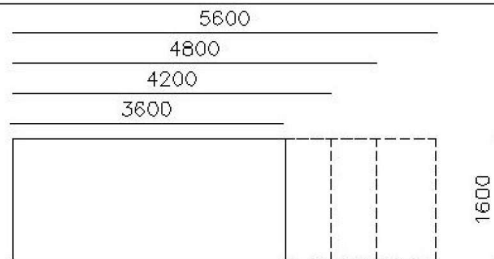

Technical Specifications