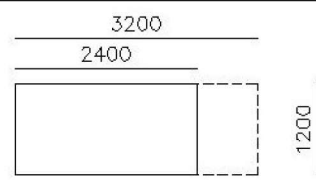

Technical Specifications

Rectangular Desk

Rectangular Desk

L-Shaped Desk

L-Shaped Desk with Drawer Unit

Cabinets

Cabinets

Meeting Tables