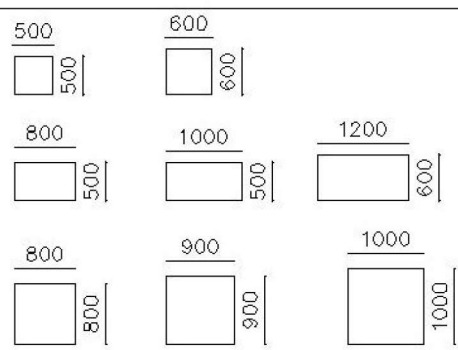

Technical Specifications

Coffee Tables