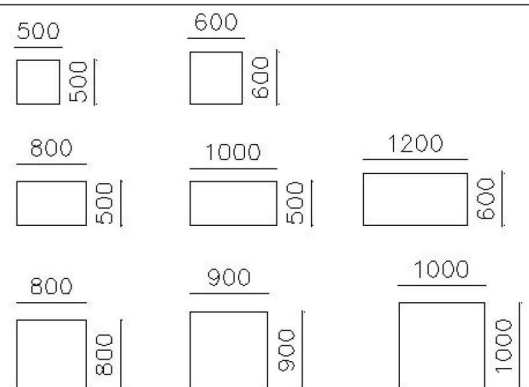

Technical Specifications

Rectangular Desk

Rectangular Desk

Extension Desk

Cabinets

Meeting Tables

Meeting Tables

Coffee Tables

Drawer Unit