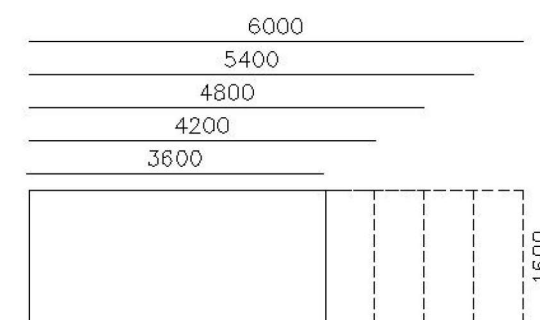

Meeting Tables