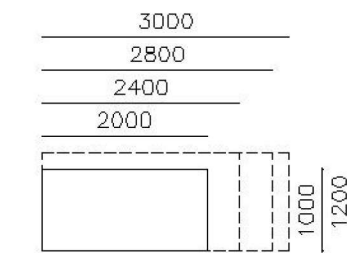

Meeting Tables