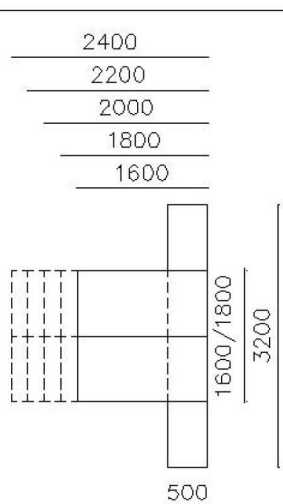

Rectangular Desk

Rectangular Desk

Extension Desk

Workstation for 2 people

Extension Desk

Desk with Side Cabinet

Workstation for 2 people with Side Cabinet

Technical Specifications