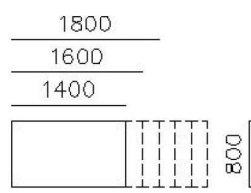

Rectangular Desk

Rectangular Desk

Extension Desk

Workstation for 2 people

Extension Desk

Desk with Side Cabinet

Workstation for 2 people with Side Cabinet

Technical Specifications