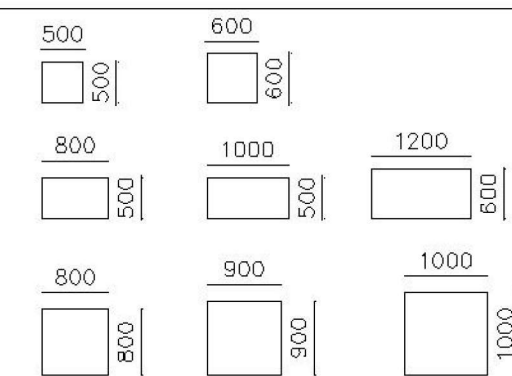

Rectangular Desk

Rectangular Desk

Extension Desk

Workstation for 2 people

Extension Desk

Desk with Side Cabinet

Workstation for 2 people with Side Cabinet

Technical Specifications

Meeting Tables

Meeting Tables

Meeting Tables

Coffee Tables

Drawer Unit

Modesty Panel

Screen