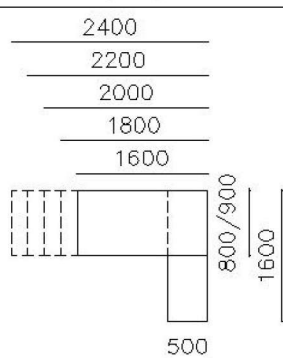

Rectangular Desk

Rectangular Desk

Extension Desk

Workstation for 2 people

Extension Desk

Desk with Side Cabinet

Workstation for 2 people with Side Cabinet

Technical Specifications