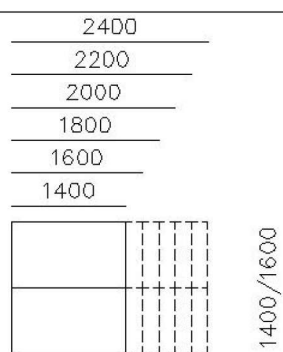

Rectangular Desk

Rectangular Desk

Extension Desk

Workstation for 2 people

Extension Desk

Desk with Side Cabinet

Workstation for 2 people with Side Cabinet

Technical Specifications