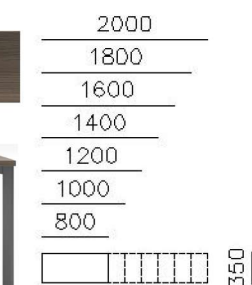

Rectangular Desk

Rectangular Desk

Extension Desk

Workstation for 2 people

Extension Desk

Desk with Side Cabinet

Workstation for 2 people with Side Cabinet

Technical Specifications

Meeting Tables

Meeting Tables

Meeting Tables

Coffee Tables

Drawer Unit

Modesty Panel

Screen