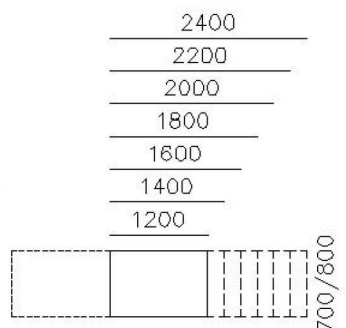

Rectangular Desk

Rectangular Desk

Extension Desk

Workstation for 2 people

Extension Desk

Desk with Side Cabinet

Workstation for 2 people with Side Cabinet

Technical Specifications