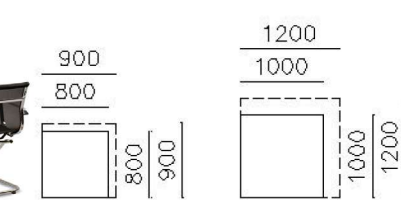

Rectangular Desk

Rectangular Desk

Extension Desk

Workstation for 2 people

Extension Desk

Desk with Side Cabinet

Workstation for 2 people with Side Cabinet

Technical Specifications

Meeting Tables

Meeting Tables

Meeting Tables

Coffee Tables

Drawer Unit

Modesty Panel

Screen