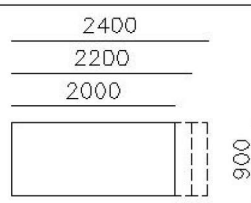

Rectangular Desk

Rectangular Desk

Extension Desk

Workstation for 2 people

Extension Desk

Desk with Side Cabinet

Workstation for 2 people with Side Cabinet

Technical Specifications