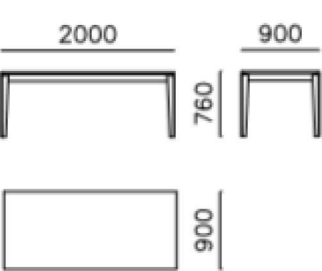

# Technical Specifications

wardrobe hinges WIN-WD01

wardrobe sliding WIN-WD02

bedhead WIN-BH 180  
bedbase WIN-BB 180

bedhead WIN-BH 160  
bedbase WIN-BB 160

bedhead WIN-BH 100  
bedbase WIN-BB 100

nightstand WIN-NS 01

nightstand WIN-NS 02

chest of drawer WIN-CD 01  
WIN-MR 01

console WIN-CS 01 WIN-CM 01

dining table WIN-DT 160

dining table WIN-DT 200

tv unit WIN-TV 01

coffee table WIN-CT 01

coffee table WIN-CT 02

coffee table WIN-CT 03

chair WIN-CH 01