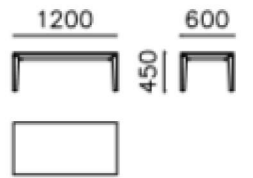

# Technical Specifications

wardrobe hinges WIN-WD01

wardrobe sliding WIN-WD02

bedhead WIN-BH 180  
bedbase WIN-BB 180

bedhead WIN-BH 160  
bedbase WIN-BB 160

bedhead WIN-BH 100  
bedbase WIN-BB 100

nightstand WIN-NS 01

nightstand WIN-NS 02

chest of drawer WIN-CD 01  
WIN-MR 01

console WIN-CS 01 WIN-CM 01

dining table WIN-DT 160

dining table WIN-DT 200

tv unit WIN-TV 01

coffee table WIN-CT 01

coffee table WIN-CT 02