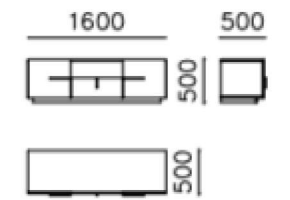

# Technical Specifications

wardrobe hinges WIN-WD01

wardrobe sliding WIN-WD02

bedhead WIN-BH 180  
bedbase WIN-BB 180

bedhead WIN-BH 160  
bedbase WIN-BB 160

bedhead WIN-BH 100  
bedbase WIN-BB 100

nightstand WIN-NS 01

nightstand WIN-NS 02

chest of drawer WIN-CD 01  
WIN-MR 01

console WIN-CS 01 WIN-CM 01

dining table WIN-DT 160

dining table WIN-DT 200

tv unit WIN-TV 01

coffee table WIN-CT 01

coffee table WIN-CT 02