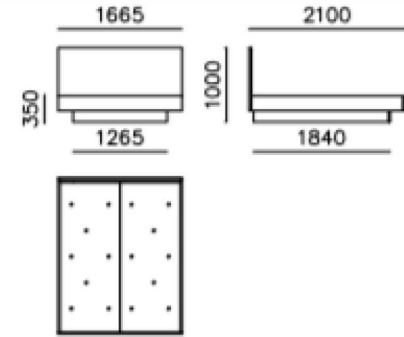

# Technical Specifications

wardrobe hinges WIN-WD01

wardrobe sliding WIN-WD02

bedhead WIN-BH 180  
bedbase WIN-BB 180

bedhead WIN-BH 160  
bedbase WIN-BB 160

bedhead WIN-BH 100  
bedbase WIN-BB 100

nightstand WIN-NS 01

nightstand WIN-NS 02

chest of drawer WIN-CD 01  
WIN-MR 01

console WIN-CS 01 WIN-CM 01

dining table WIN-DT 160

dining table WIN-DT 200

tv unit WIN-TV 01

coffee table WIN-CT 01

coffee table WIN-CT 02