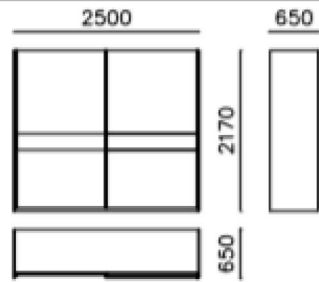

# Technical Specifications

wardrobe hinges WIN-WD01

wardrobe sliding WIN-WD02

bedhead WIN-BH 180  
bedbase WIN-BB 180

bedhead WIN-BH 160  
bedbase WIN-BB 160

bedhead WIN-BH 100  
bedbase WIN-BB 100

nightstand WIN-NS 01

nightstand WIN-NS 02

chest of drawer WIN-CD 01  
WIN-MR 01

console WIN-CS 01 WIN-CM 01

dining table WIN-DT 160

dining table WIN-DT 200

tv unit WIN-TV 01

coffee table WIN-CT 01

coffee table WIN-CT 02