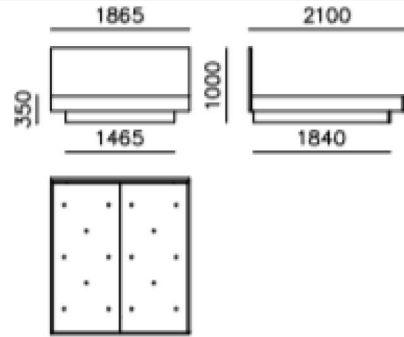

# Technical Specifications

wardrobe hinges WIN-WD01

wardrobe sliding WIN-WD02

bedhead WIN-BH 180  
bedbase WIN-BB 180

bedhead WIN-BH 160  
bedbase WIN-BB 160

bedhead WIN-BH 100  
bedbase WIN-BB 100

nightstand WIN-NS 01

nightstand WIN-NS 02

chest of drawer WIN-CD 01  
WIN-MR 01

console WIN-CS 01 WIN-CM 01

dining table WIN-DT 160

dining table WIN-DT 200

tv unit WIN-TV 01

coffee table WIN-CT 01

coffee table WIN-CT 02