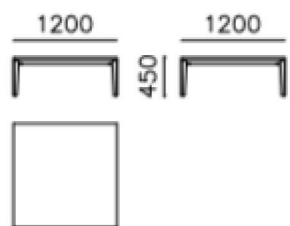

Technical Specifications

coffee table WIN-CT 03