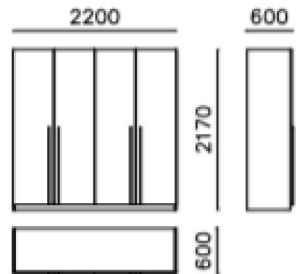

# Technical Specifications

wardrobe hinges WIN-WD01

wardrobe sliding WIN-WD02

bedhead WIN-BH 180  
bedbase WIN-BB 180

bedhead WIN-BH 160  
bedbase WIN-BB 160

bedhead WIN-BH 100  
bedbase WIN-BB 100

nightstand WIN-NS 01

nightstand WIN-NS 02

chest of drawer WIN-CD 01  
WIN-MR 01

console WIN-CS 01 WIN-CM 01

dining table WIN-DT 160

dining table WIN-DT 200

tv unit WIN-TV 01

coffee table WIN-CT 01

coffee table WIN-CT 02