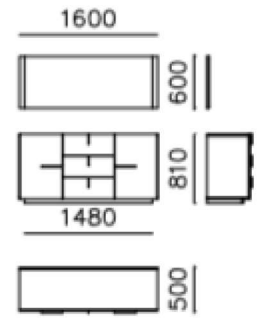

# Technical Specifications

wardrobe hinges WIN-WD01

wardrobe sliding WIN-WD02

bedhead WIN-BH 180  
bedbase WIN-BB 180

bedhead WIN-BH 160  
bedbase WIN-BB 160

bedhead WIN-BH 100  
bedbase WIN-BB 100

nightstand WIN-NS 01

nightstand WIN-NS 02

chest of drawer WIN-CD 01  
WIN-MR 01

console WIN-CS 01 WIN-CM 01

dining table WIN-DT 160

dining table WIN-DT 200

tv unit WIN-TV 01

coffee table WIN-CT 01

coffee table WIN-CT 02