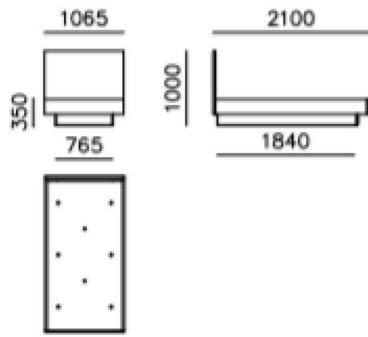

# Technical Specifications

wardrobe hinges WIN-WD01

wardrobe sliding WIN-WD02

bedhead WIN-BH 180  
bedbase WIN-BB 180

bedhead WIN-BH 160  
bedbase WIN-BB 160

bedhead WIN-BH 100  
bedbase WIN-BB 100

nightstand WIN-NS 01

nightstand WIN-NS 02

chest of drawer WIN-CD 01  
WIN-MR 01

console WIN-CS 01 WIN-CM 01

dining table WIN-DT 160

dining table WIN-DT 200

tv unit WIN-TV 01

coffee table WIN-CT 01

coffee table WIN-CT 02