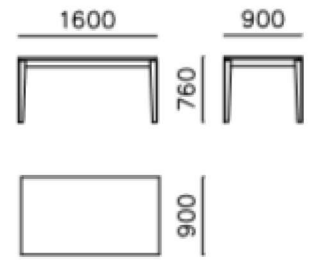

# Technical Specifications

wardrobe hinges WIN-WD01

wardrobe sliding WIN-WD02

bedhead WIN-BH 180  
bedbase WIN-BB 180

bedhead WIN-BH 160  
bedbase WIN-BB 160

bedhead WIN-BH 100  
bedbase WIN-BB 100

nightstand WIN-NS 01

nightstand WIN-NS 02

chest of drawer WIN-CD 01  
WIN-MR 01

console WIN-CS 01 WIN-CM 01

dining table WIN-DT 160

dining table WIN-DT 200

tv unit WIN-TV 01

coffee table WIN-CT 01

coffee table WIN-CT 02