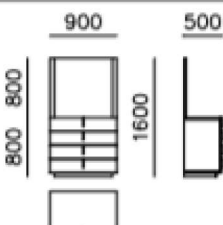

# Technical Specifications

wardrobe hinges WIN-WD01

wardrobe sliding WIN-WD02

bedhead WIN-BH 180  
bedbase WIN-BB 180

bedhead WIN-BH 160  
bedbase WIN-BB 160

bedhead WIN-BH 100  
bedbase WIN-BB 100

nightstand WIN-NS 01

nightstand WIN-NS 02

chest of drawer WIN-CD 01  
WIN-MR 01

console WIN-CS 01 WIN-CM 01

dining table WIN-DT 160

dining table WIN-DT 200

tv unit WIN-TV 01

coffee table WIN-CT 01

coffee table WIN-CT 02