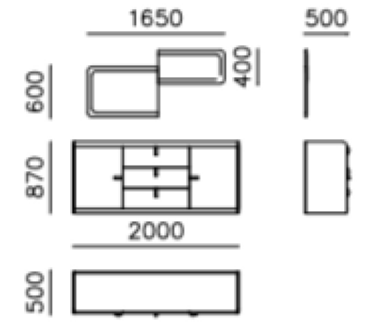

Technical Specifications

console SFA-CS 01 SFA-CM 01