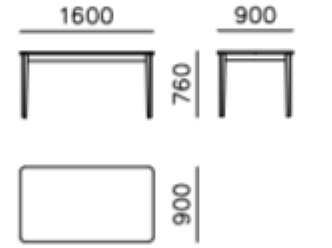

Technical Specifications

dining table SFA-DT 160