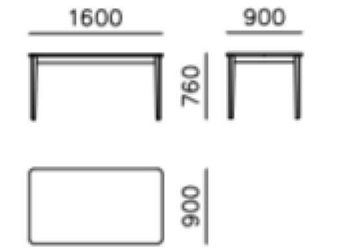

Technical Specifications

dining table SFA-DT 160