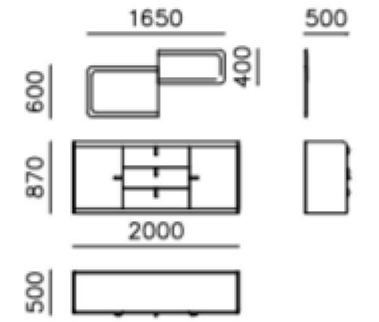

Technical Specifications

console SFA-CS 01 SFA-CM 01