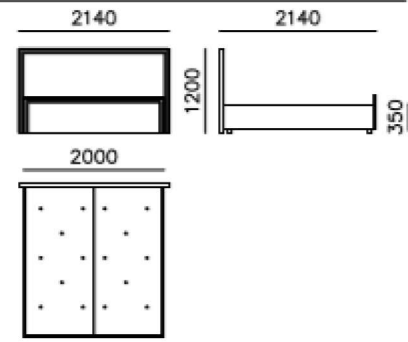

Technical Specifications

wardrobe hinges WAV-WD01

bedhead WAV-BH 180
bedbase WAV-BB 180

bedhead WAV-BH 160
bedbase WAV-BB 160

bedhead WAV-BH 100
bedbase WAV-BB 100

nightstand WAV-NS 01

chest of drawer WAV-DT 01
WAV-MR 01

chest of drawer WAV-CD 01
WAV-MR 01

console WAV-CS 01 WAV-CM 01

dining table WAV-DT 160

dining table WAV-DT 200

tv base unit WAV-TV 01

coffee table WAV-CT 01

coffee table WAV-CT 02

coffee table WAV-CT 03