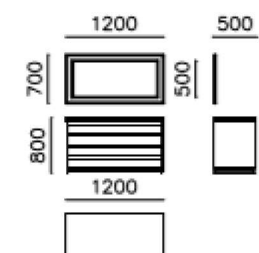

Technical Specifications

wardrobe hinges WAV-WD01

bedhead WAV-BH 180
bedbase WAV-BB 180

bedhead WAV-BH 160
bedbase WAV-BB 160

bedhead WAV-BH 100
bedbase WAV-BB 100

nightstand WAV-NS 01

chest of drawer WAV-DT 01
WAV-MR 01

chest of drawer WAV-CD 01
WAV-MR 01

console WAV-CS 01 WAV-CM 01

dining table WAV-DT 160

dining table WAV-DT 200

tv base unit WAV-TV 01

coffee table WAV-CT 01

coffee table WAV-CT 02

coffee table WAV-CT 03