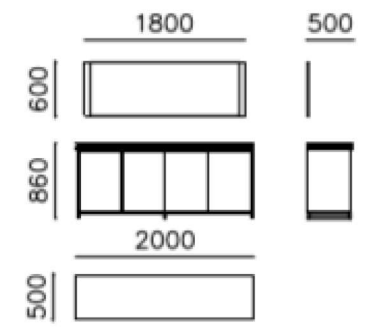

Technical Specifications

wardrobe hinges WAV-WD01

bedhead WAV-BH 180
bedbase WAV-BB 180

bedhead WAV-BH 160
bedbase WAV-BB 160

bedhead WAV-BH 100
bedbase WAV-BB 100

nightstand WAV-NS 01

chest of drawer WAV-DT 01
WAV-MR 01

chest of drawer WAV-CD 01
WAV-MR 01

console WAV-CS 01 WAV-CM 01

dining table WAV-DT 160

dining table WAV-DT 200

tv base unit WAV-TV 01

coffee table WAV-CT 01

coffee table WAV-CT 02

coffee table WAV-CT 03