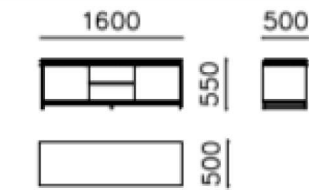

Technical Specifications

wardrobe hinges WAV-WD01

bedhead WAV-BH 180
bedbase WAV-BB 180

bedhead WAV-BH 160
bedbase WAV-BB 160

bedhead WAV-BH 100
bedbase WAV-BB 100

nightstand WAV-NS 01

chest of drawer WAV-DT 01
WAV-MR 01

chest of drawer WAV-CD 01
WAV-MR 01

console WAV-CS 01 WAV-CM 01

dining table WAV-DT 160

dining table WAV-DT 200

tv base unit WAV-TV 01

coffee table WAV-CT 01

coffee table WAV-CT 02

coffee table WAV-CT 03