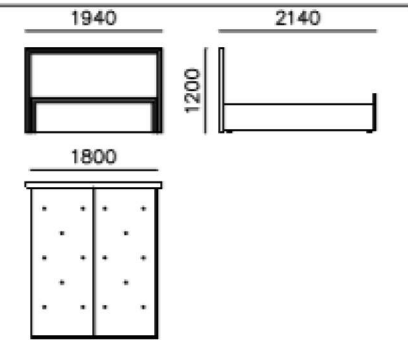

Technical Specifications

wardrobe hinges WAV-WD01

bedhead WAV-BH 180
bedbase WAV-BB 180

bedhead WAV-BH 160
bedbase WAV-BB 160

bedhead WAV-BH 100
bedbase WAV-BB 100

nightstand WAV-NS 01

chest of drawer WAV-DT 01
WAV-MR 01

chest of drawer WAV-CD 01
WAV-MR 01

console WAV-CS 01 WAV-CM 01

dining table WAV-DT 160

dining table WAV-DT 200

tv base unit WAV-TV 01

coffee table WAV-CT 01

coffee table WAV-CT 02

coffee table WAV-CT 03