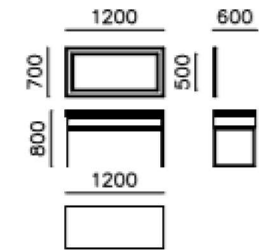

Technical Specifications

wardrobe hinges WAV-WD01

bedhead WAV-BH 180
bedbase WAV-BB 180

bedhead WAV-BH 160
bedbase WAV-BB 160

bedhead WAV-BH 100
bedbase WAV-BB 100

nightstand WAV-NS 01

chest of drawer WAV-DT 01
WAV-MR 01

chest of drawer WAV-CD 01
WAV-MR 01

console WAV-CS 01 WAV-CM 01

dining table WAV-DT 160

dining table WAV-DT 200

tv base unit WAV-TV 01

coffee table WAV-CT 01

coffee table WAV-CT 02

coffee table WAV-CT 03