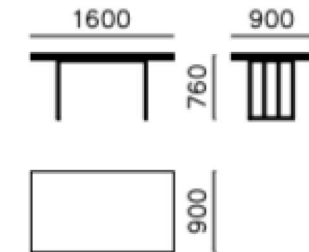

dining table WAV-DT 160