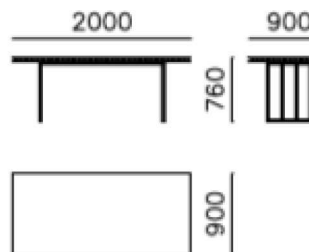

Technical Specifications

wardrobe hinges WAV-WD01

bedhead WAV-BH 180
bedbase WAV-BB 180

bedhead WAV-BH 160
bedbase WAV-BB 160

bedhead WAV-BH 100
bedbase WAV-BB 100

nightstand WAV-NS 01

chest of drawer WAV-DT 01
WAV-MR 01

chest of drawer WAV-CD 01
WAV-MR 01

console WAV-CS 01 WAV-CM 01

dining table WAV-DT 160

dining table WAV-DT 200

tv base unit WAV-TV 01

coffee table WAV-CT 01

coffee table WAV-CT 02

coffee table WAV-CT 03