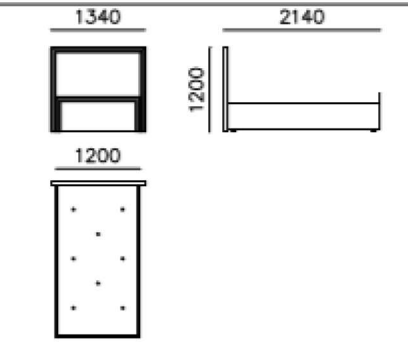

Technical Specifications

wardrobe hinges WAV-WD01

bedhead WAV-BH 180
bedbase WAV-BB 180

bedhead WAV-BH 160
bedbase WAV-BB 160

bedhead WAV-BH 100
bedbase WAV-BB 100

nightstand WAV-NS 01

chest of drawer WAV-DT 01
WAV-MR 01

chest of drawer WAV-CD 01
WAV-MR 01

console WAV-CS 01 WAV-CM 01

dining table WAV-DT 160

dining table WAV-DT 200

tv base unit WAV-TV 01

coffee table WAV-CT 01

coffee table WAV-CT 02

coffee table WAV-CT 03